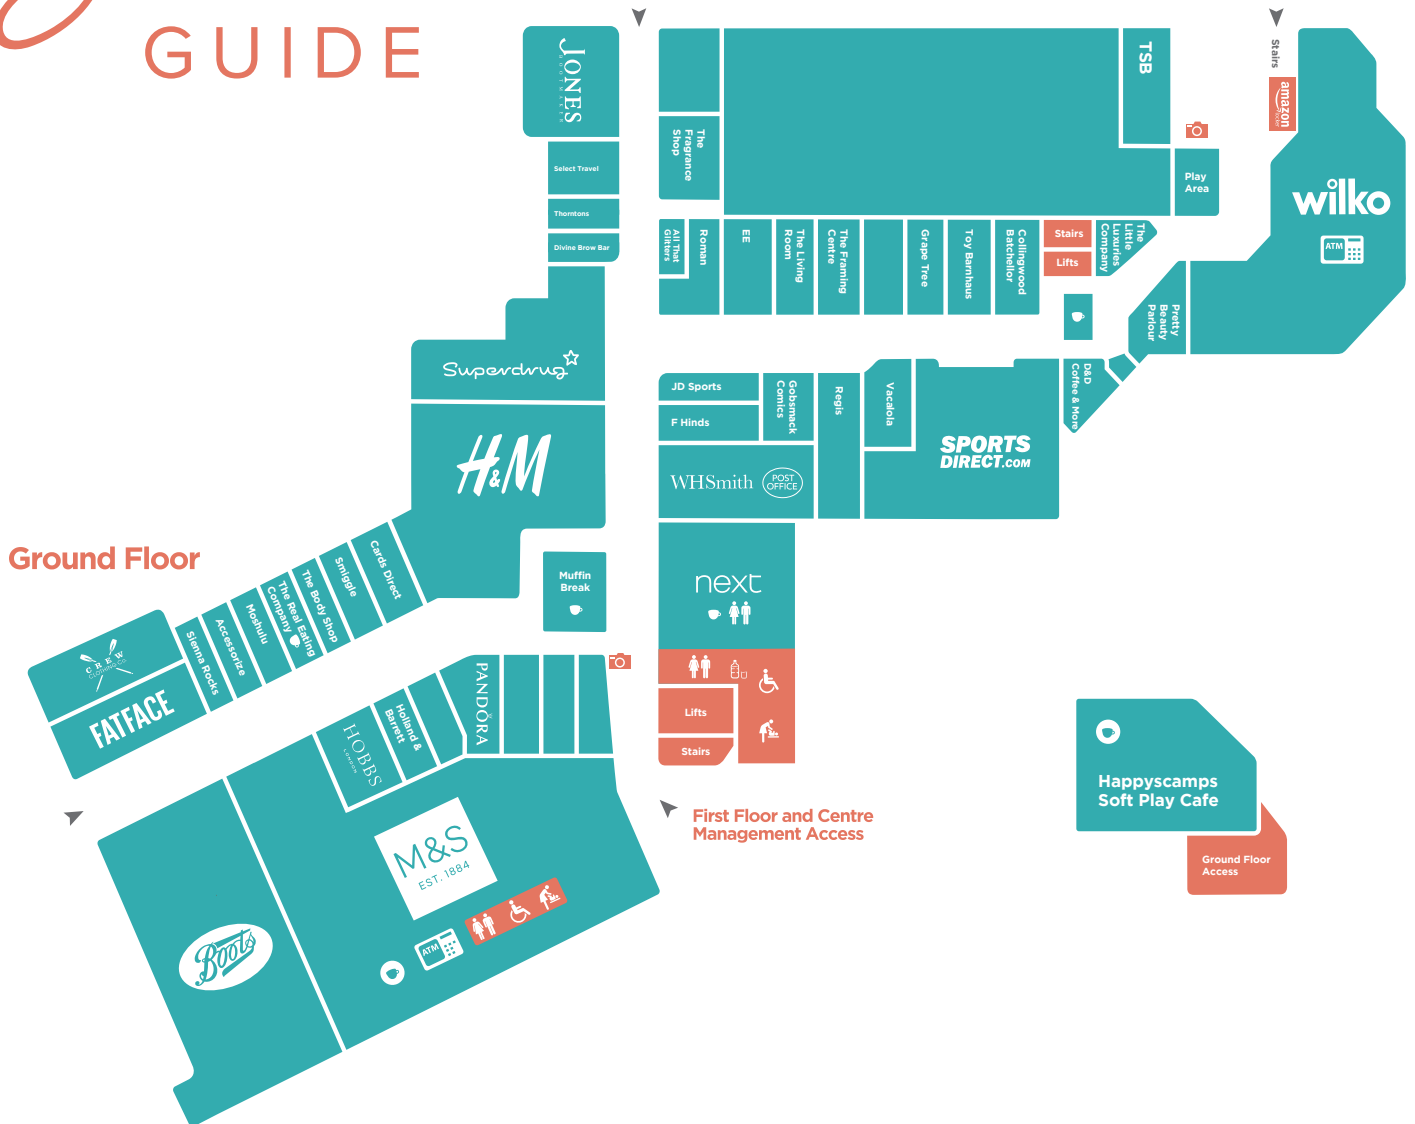

Store GUIDE

SWAN WALK

SWANWALKSHOPPING.CO.UK

Fashion

Accessorize
All That Glitters
Crew Clothing
F Hinds
FatFace
H&M
Hobbs
JD Sports
Jones Bootmaker
Marks & Spencer
Moshulu
Pandora
Roman
Sienna Rocks
Sports Direct
Vacalola

Lifestyle

Cards Direct
Collingwood Batchellor
EE
Gobsmack Comics
Marks & Spencer
Select Travel
Smiggle
The Framing Centre
The Little Luxuries Co.
Toy Barnhaus
WHSmith
Wilko

Food & Drink
Costa at Next
D&D Coffee and More
Marks & Spencer

Muffin Break

The Real Eating Co.
Thorntons

Health & Beauty

Boots
Divine Brow Bar
Grape Tree
Holland & Barrett
Pretty Beauty Parlour
Regis
Superdrug
The Body Shop
The Fragrance Shop

Facilities

Changing Places Toilets
♿ ♿ ♿

Cash Machine:

M&S and Wilko

Photo Booth

Water Station

Amazon Lockers

Happycamps
Soft Play Cafe

Currency Exchange

M&S
Post Office
TSB

Swan Walk is open from, 9am to 5.30pm Monday to Saturday* and 10.30am to 4.30pm on Sundays*

*Individual Store Times May Vary