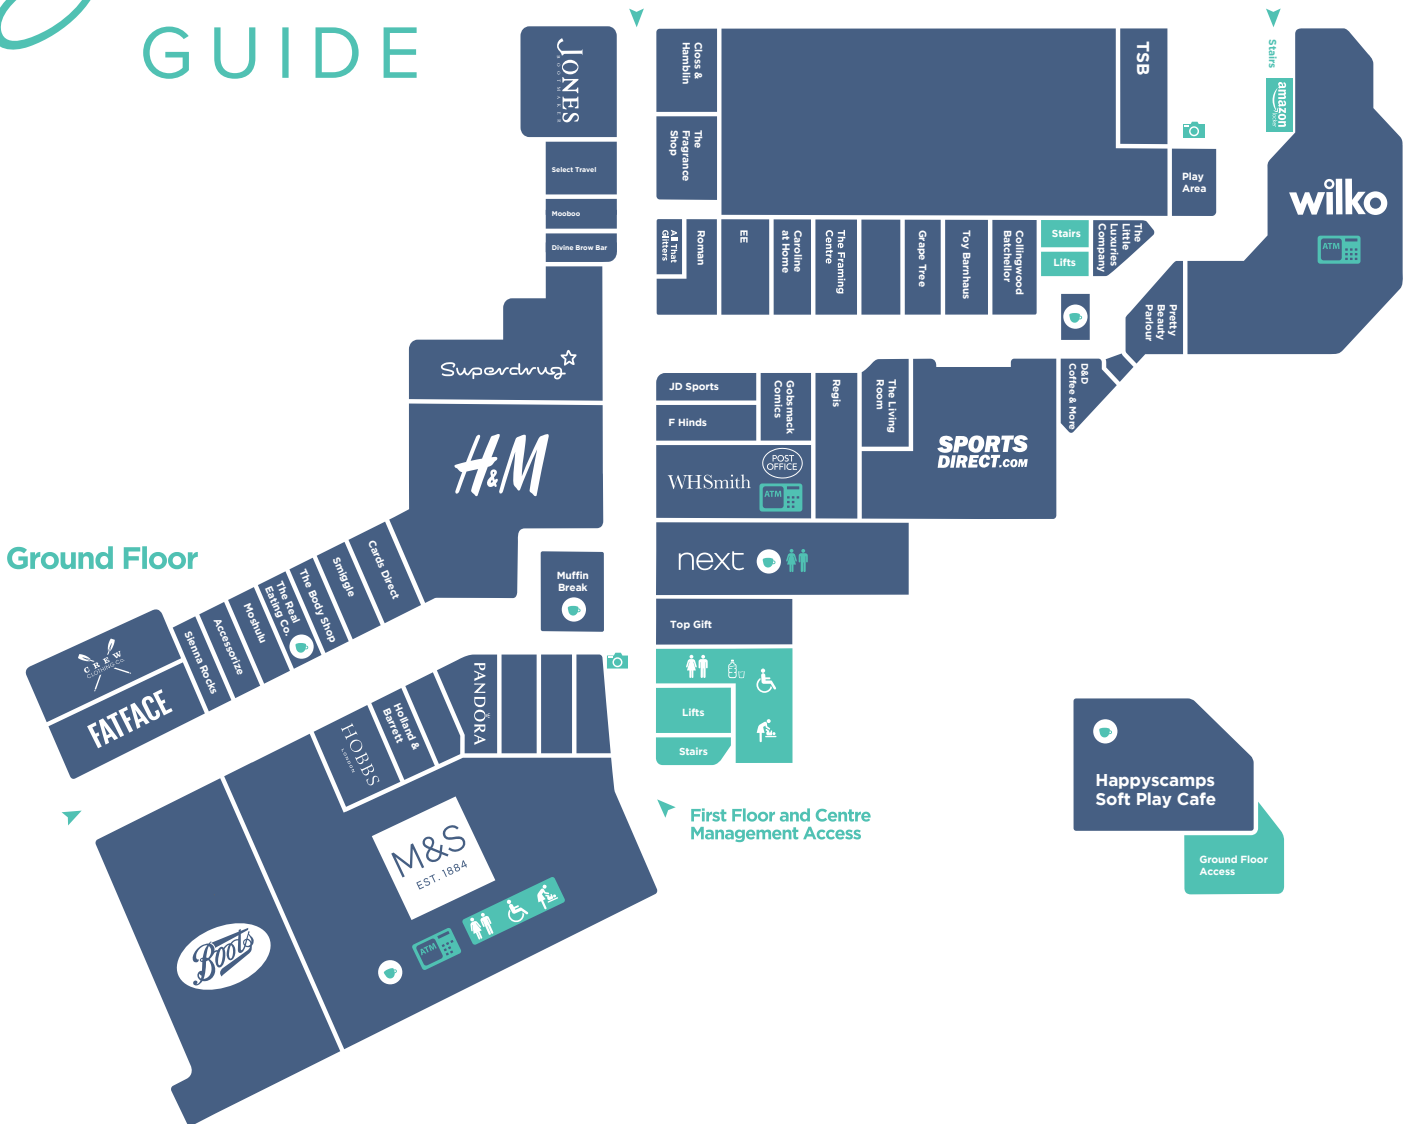

Store GUIDE

SWAN WALK

SWANWALKSHOPPING.CO.UK

Fashion

Accessorize
All That Glitters
Crew Clothing
F Hinds
FatFace
H&M
Hobbs
JD Sports
Jones Bootmaker
Marks & Spencer
Moshulu
Next
Pandora
Roman
Sienna Rocks
Sports Direct

Lifestyle

Cards Direct
Caroline at Home
Closs & Hamblin
Collingwood Batchellor
EE
Gobsmack Comics
Marks & Spencer
Select Travel
Smiggle
The Framing Centre
The Little Luxuries Co.
Top Gift
Toy Barnhaus
WHSmith
Wilko

Food & Drink

Costa at Next
D&D Coffee and More
Marks & Spencer
Mooboo
Muffin Break
The Real Eating Co.

Health & Beauty

Boots
Divine Brow Bar
Grape Tree
Holland & Barrett
Pretty Beauty Parlour
Regis
Superdrug
The Body Shop
The Fragrance Shop

Facilities

Changing Places Toilets
Cash Machine: M&S, WHSmith and Wilko
Photo Booth
Water Station
Amazon Lockers
The Living Room
Happyscamps Soft Play Cafe
Currency Exchange
Post Office
TSB

Swan Walk is open from, 9am to 5.30pm Monday to Saturday* and 10.30am to 4.30pm on Sundays*

*Individual Store Times May Vary