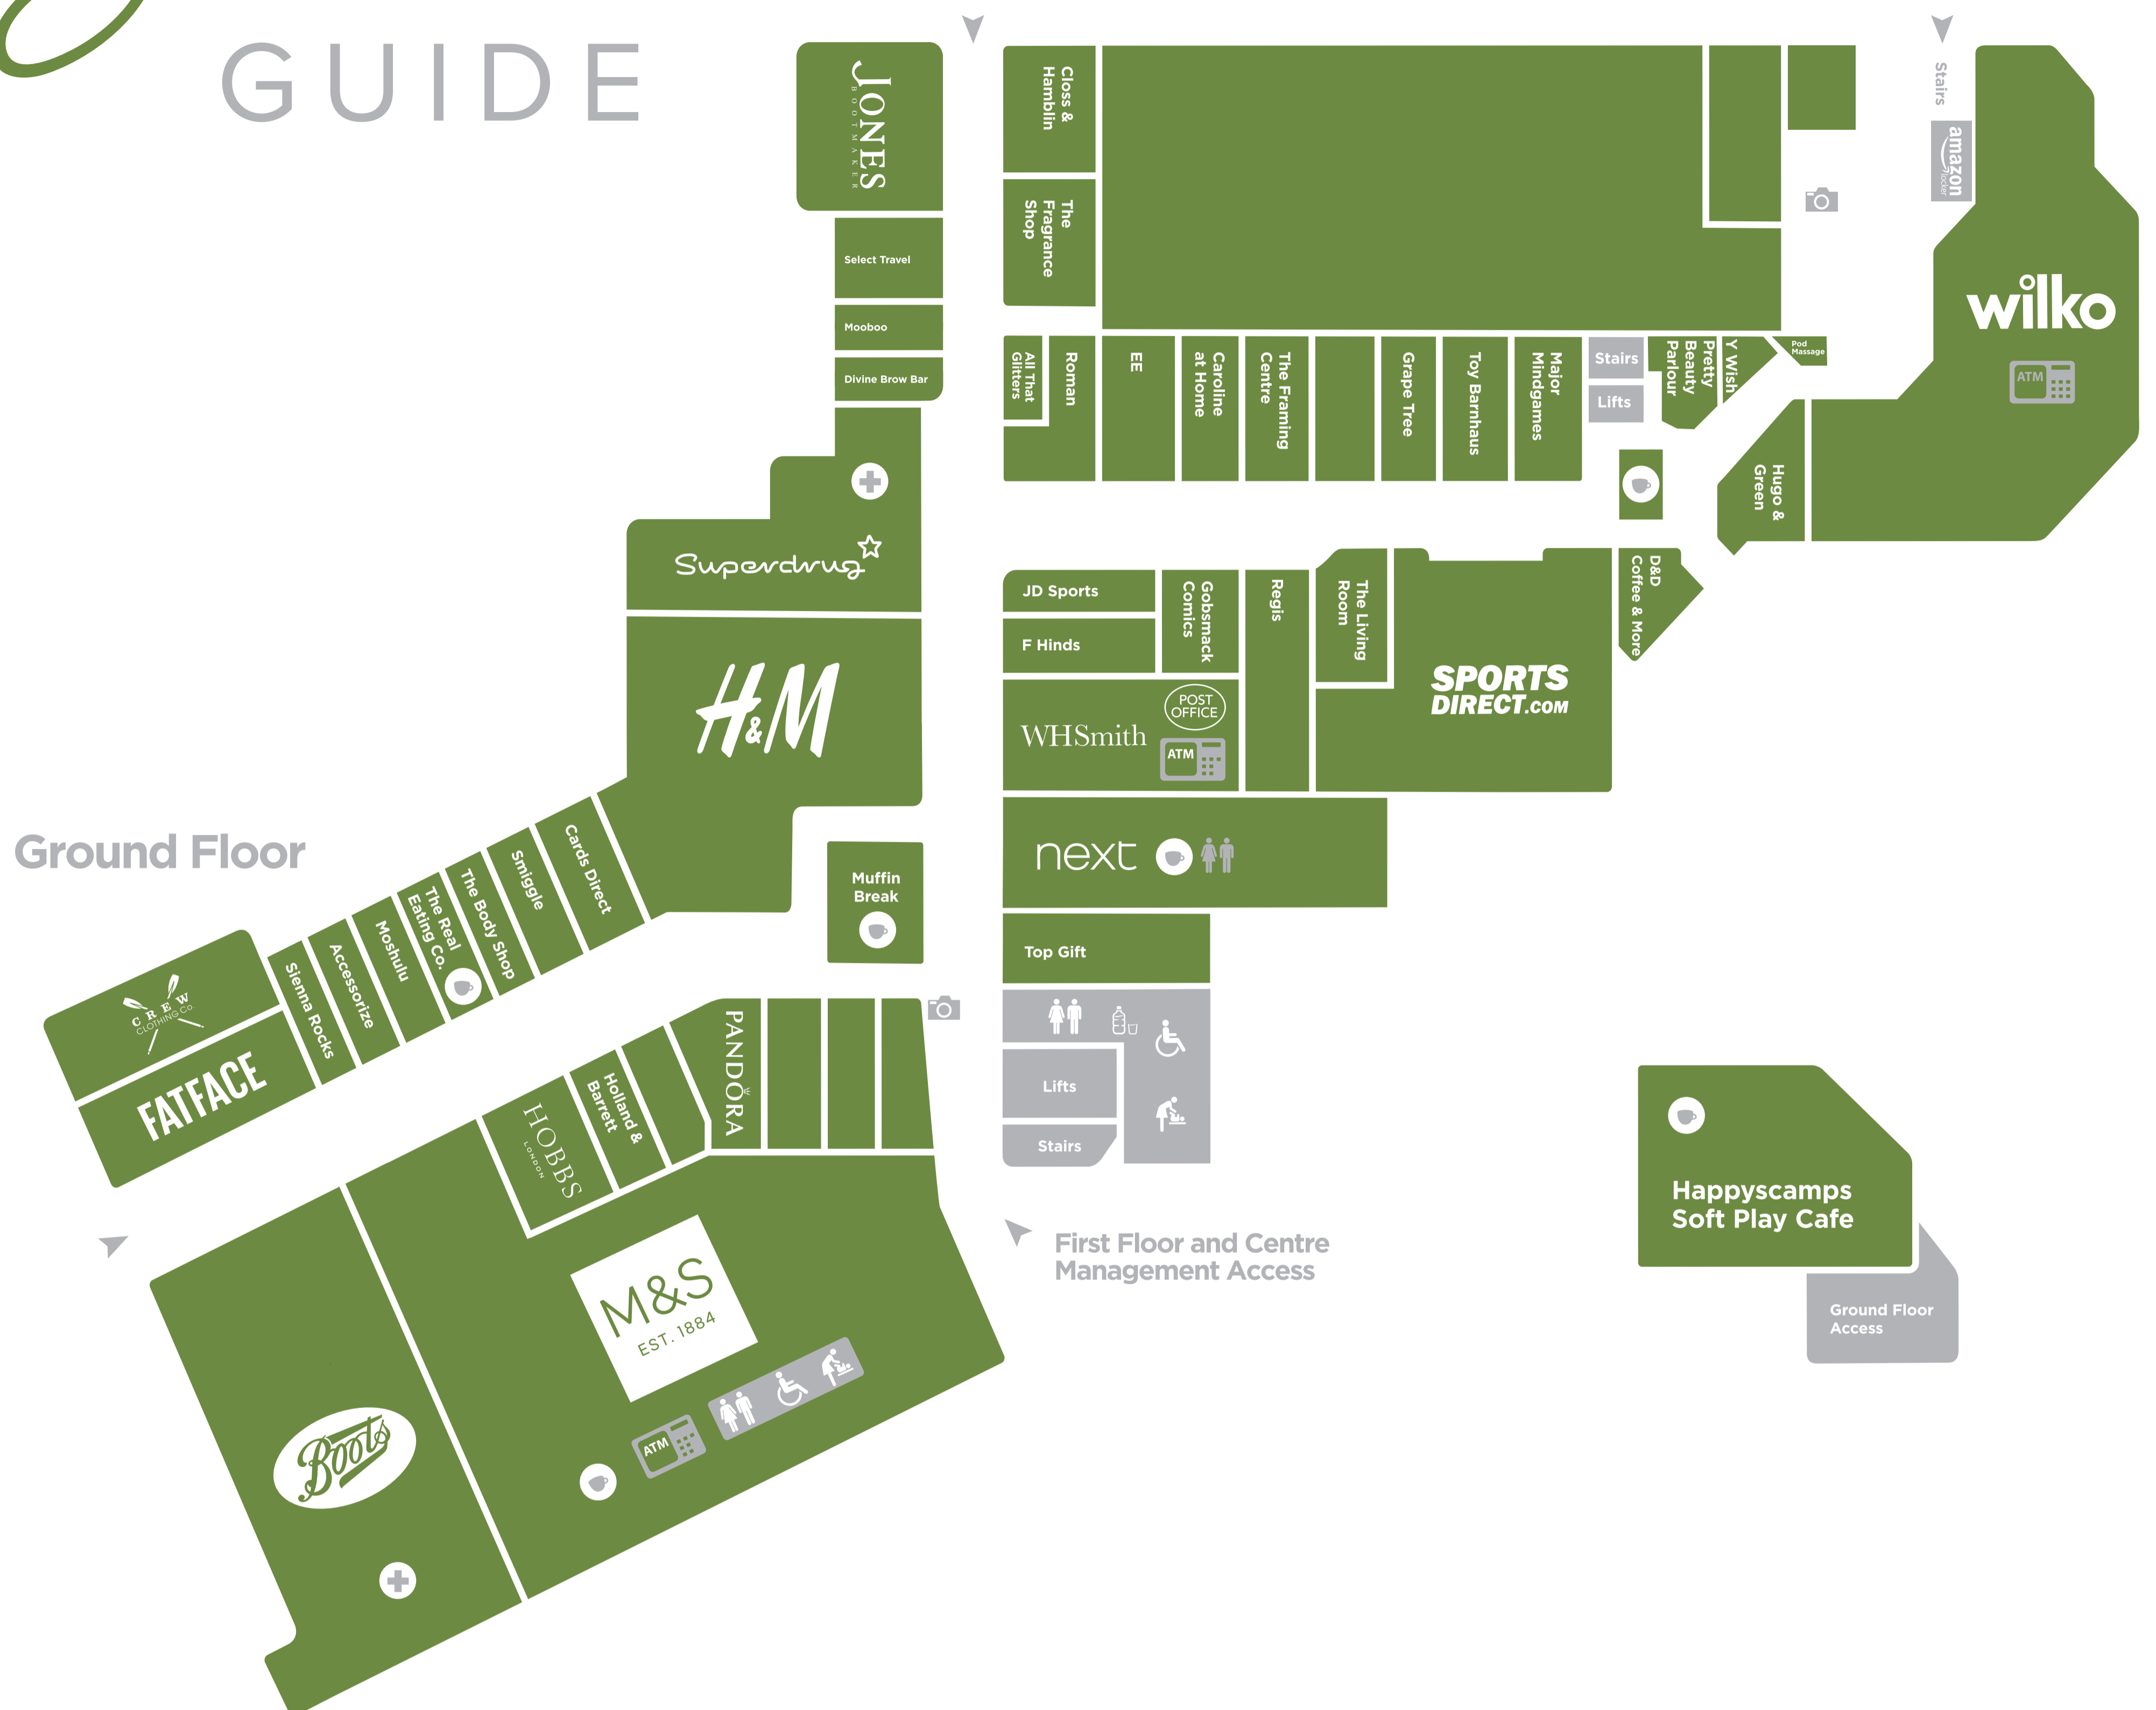

Store GUIDE

SWAN WALK

SWANWALKSHOPPING.CO.UK

Fashion

- Accessorize
- All That Glitters
- Crew Clothing
- F Hinds
- FatFace
- H&M
- Hobbs
- JD Sports
- Jones Bootmaker
- Marks & Spencer
- Moshulu
- Next
- Pandora
- Roman
- Sienna Rocks
- Sports Direct

Lifestyle

- Cards Direct
- Caroline at Home
- Closs & Hamblin
- EE
- Gobsmack Comics
- Hugo & Green
- Major Mindgames
- Marks & Spencer
- Pretty Beauty Parlour
- Select Travel
- Smiggle
- The Framing Centre
- Top Gift
- Toy Barnhaus
- WHSmith
- Wilko

Food & Drink

- Costa at Next
- D&D Coffee and More
- Marks & Spencer
- Mooboo
- Muffin Break
- The Real Eating Co.

Health & Beauty

- Boots +
- Divine Brow Bar
- Grape Tree
- Holland & Barrett
- Pretty Beauty Parlour
- Regis
- Superdrug +
- The Body Shop
- The Fragrance Shop

Facilities

- Changing Places Toilets
- Cash Machine: M&S, WHSmith and Wilko
- Photo Booth
- Water Station
- Amazon Lockers
- Pharmacy +
- The Living Room
- Happyscamps Soft Play Cafe
- Youth Employment Service Y Wish
- Currency Exchange
- Post Office

Swan Walk is open from, **9am to 5.30pm Monday to Saturday*** and **10.30am to 4.30pm on Sundays***

*Individual Store Times May Vary